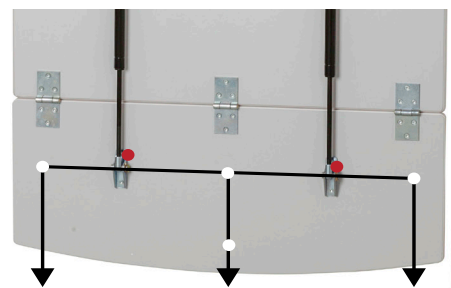

Wall-Mounted Table without Benche

INCLUDED FOR INSTALLATION:

- 6 mounting screws 6.10x70 mm for installation on masonry walls
- 6 wood screws 5x80 mm for installation on plasterboard or panel walls
- 6 Expandet Let Rosett anchors for installation on plasterboard or panel walls
- 2 brackets for gas springs
- 4 screws 3.5x16 mm for mounting the gas springs

MEASURE UP FROM THE FLOOR TO DETERMINE WHERE THE LOWER 3 SCREWS OF THE FOLDING TABLE ARE TO BE MOUNTED:

TABLE SIZE	TABLE HEIGHT	DISTANCE FROM FLOOR
Small folding table	530 mm	229 mm
Medium folding table	580 mm	279 mm
Large folding table	720 mm	364 mm

Mark the screw height with a line. Ensure that the line is perfectly level, as this is essential for correct installation of the table.

INSTALLATION ON A MASONRY WALL

Hold the tabletop against the wall and pre-drill holes through the mounting bracket on the table and into the wall using a 6 mm drill bit for the 6 mounting screws. Mount the table to the wall using the 6 mounting screws 6.10x70 mm. Use a spirit level during installation.

INSTALLATION ON A PLASTERBOARD OR PANEL WALL:

Pre-drill 4 holes in the table mounting bracket and 2 holes in the locking bracket using a 4 mm drill bit. Hold the tabletop against the wall and mark the 3 lower pre-drilled holes on the marked line on the wall. Mark the remaining pre-drilled holes as well. Remove the table and pre-drill the marked holes in the wall using an 8 mm drill bit for the 6 Expandet Let Rosett anchors. Install the Let Rosett anchors in the pre-drilled holes so that they are flush with the wall surface.